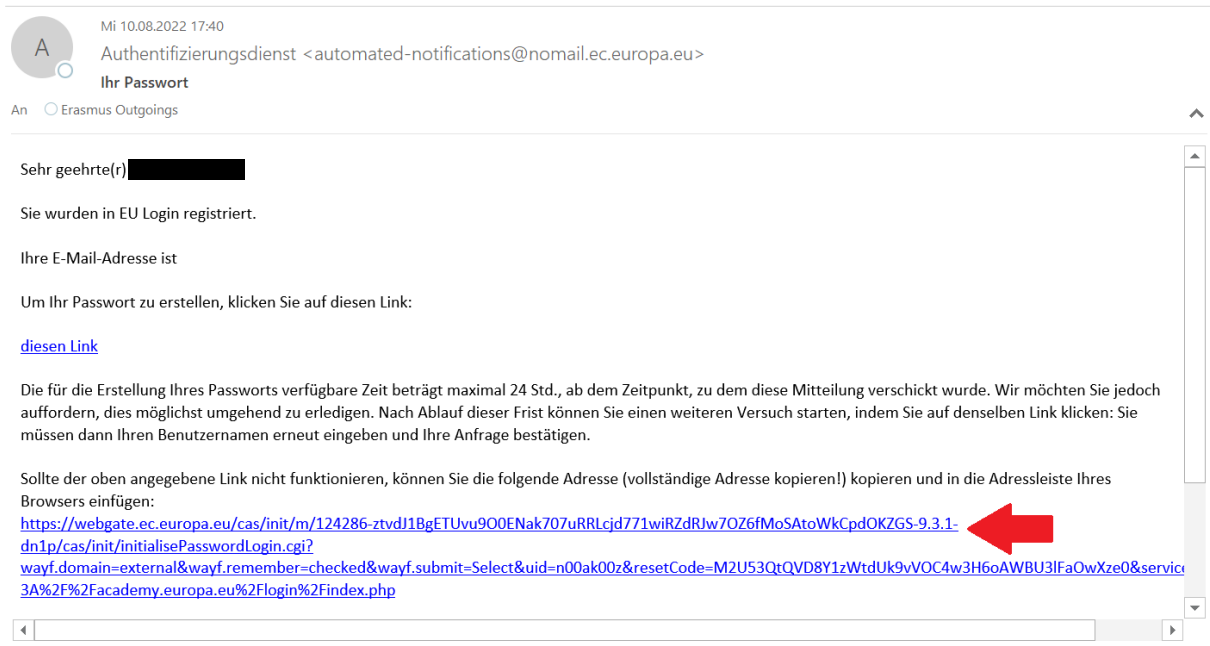

8. Sie erhalten eine E-Mail mit folgendem Inhalt. Hier klicken Sie auf den Link.